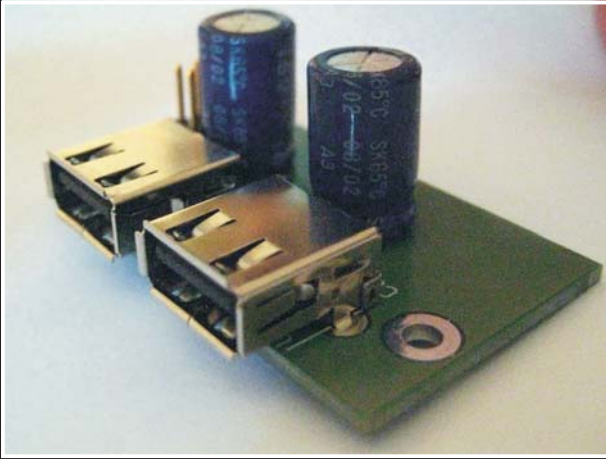

HAND MADE

ECO PRODUCT

CRO ORIGIN

**ROBUST AND STYLISH DESIGN**

**EXCELLENT OVERALL FINISH**

**HIGH-END COMPONENTS**

**PRECISE AND NEAT BINDINGS**

**EASY MBO PIN ACCESS**