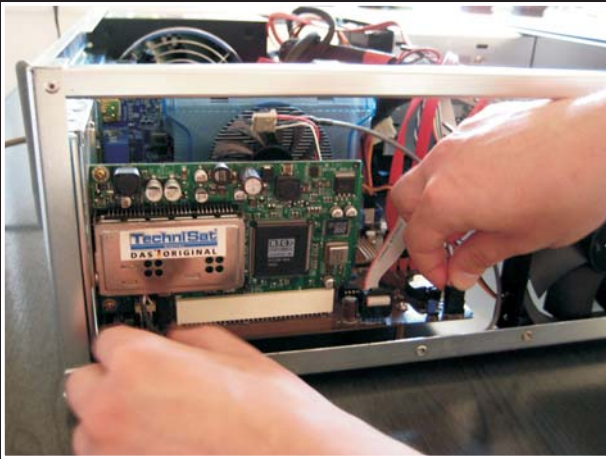

HAND MADE

ECO PRODUCT

CRO ORIGIN

**ROBUST AND STYLISH DESIGN**

**EXCELLENT OVERALL FINISH**

**HIGH-END COMPONENTS**

**PRECISE AND NEAT BINDINGS**

**EASY MBO PIN ACCESS**