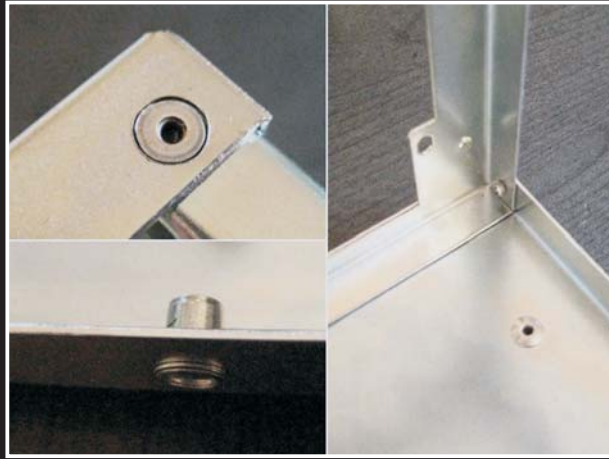

HAND MADE

ECO PRODUCT

CRO ORIGIN

**ROBUST AND STYLISH DESIGN**

**EXCELLENT OVERALL FINISH**

**HIGH-END COMPONENTS**

**PRECISE AND NEAT BINDINGS**

**EASY MBO PIN ACCESS**